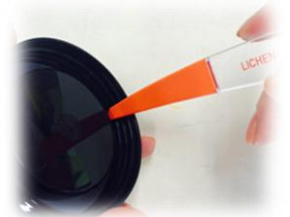

Features

01

Three kinds of special tools for removing the rubber packing of airtight container can easily eliminate dirt and wash without damaging the rubber ring of an airtight container. The damage on the rubber ring will be minimized so that the airtight container can be used continuously.

02

The stubborn dirt in airtight container, baby bottles, children's trays hardly reachable by various cleaning sponges can be easily eliminated with flowing water by using 2 pieces of TPE and a pointed brush.

TPE: Thermoplastic Elastomer similar to silicone, but more stable against bacteria

It is structured able to be used separately and reinserted so that it can be conveniently used depending on the situation.

03

Tumbler

Cleaning

Completely removing stubborn dirt!

Including brushes!

The cleaning part with a brush will completely eliminate stubborn dirt stuck in grooves and crevices. Please wash the part, where a scrubbing brush does not fit into, with flowing water after inserting DIRT BYE.

How to use

lids, grooves and threads commonly found on **baby goods**, airtight containers, water bottles and other daily supplies

Lichen

DIRTBYE

BIZ Center #515, 365, Sinseon-ro, Nam-gu, Busan, Korea (608-739)

Head Office

<http://lichen.kr>

Tel : 82-70-4001-0635 / E-mail : sean1012@naver.com