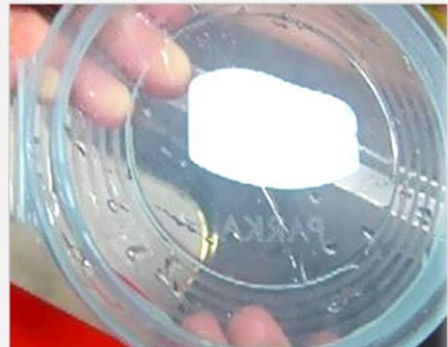

02

The stubborn dirt in airtight container, baby bottles, children's trays hardly reachable by various cleaning sponges can be easily eliminated with flowing water by using 2 pieces of TPE and a pointed brush.

03

Airtight container

Tumbler

Cleaning

Completely removing stubborn dirt!

Including brushes!

The cleaning part with a brush will completely eliminate stubborn dirt stuck in grooves and crevices. Please wash the part, where a scrubbing brush does not fit into, with flowing water after inserting DIRT BYE.

After cleaning

How to use

Baby Products

Thread on of bottles

Blenders (Mixers)

lids, grooves and threads commonly found on **baby goods**, airtight containers, water bottles and other daily supplies

Lichen

DIRTBYE