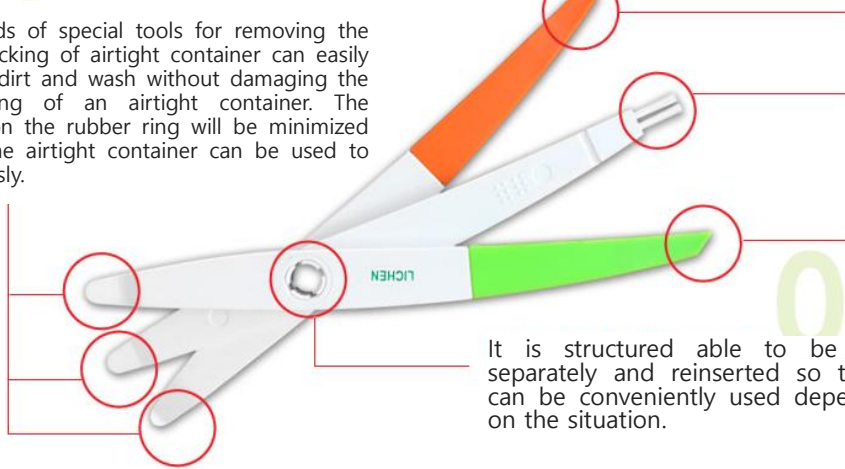

Features

01

Three kinds of special tools for removing the rubber packing of airtight container can easily eliminate dirt and wash without damaging the rubber ring of an airtight container. The damage on the rubber ring will be minimized so that the airtight container can be used continuously.

02

The stubborn dirt in airtight container, baby bottles, children's trays hardly reachable by various cleaning sponges can be easily eliminated with flowing water by using 2 pieces of TPE and a pointed brush.

TPE: Thermoplastic Elastomer similar to silicone, but more stable against bacteria

It is structured able to be used separately and reinserted so that it can be conveniently used depending on the situation.

03